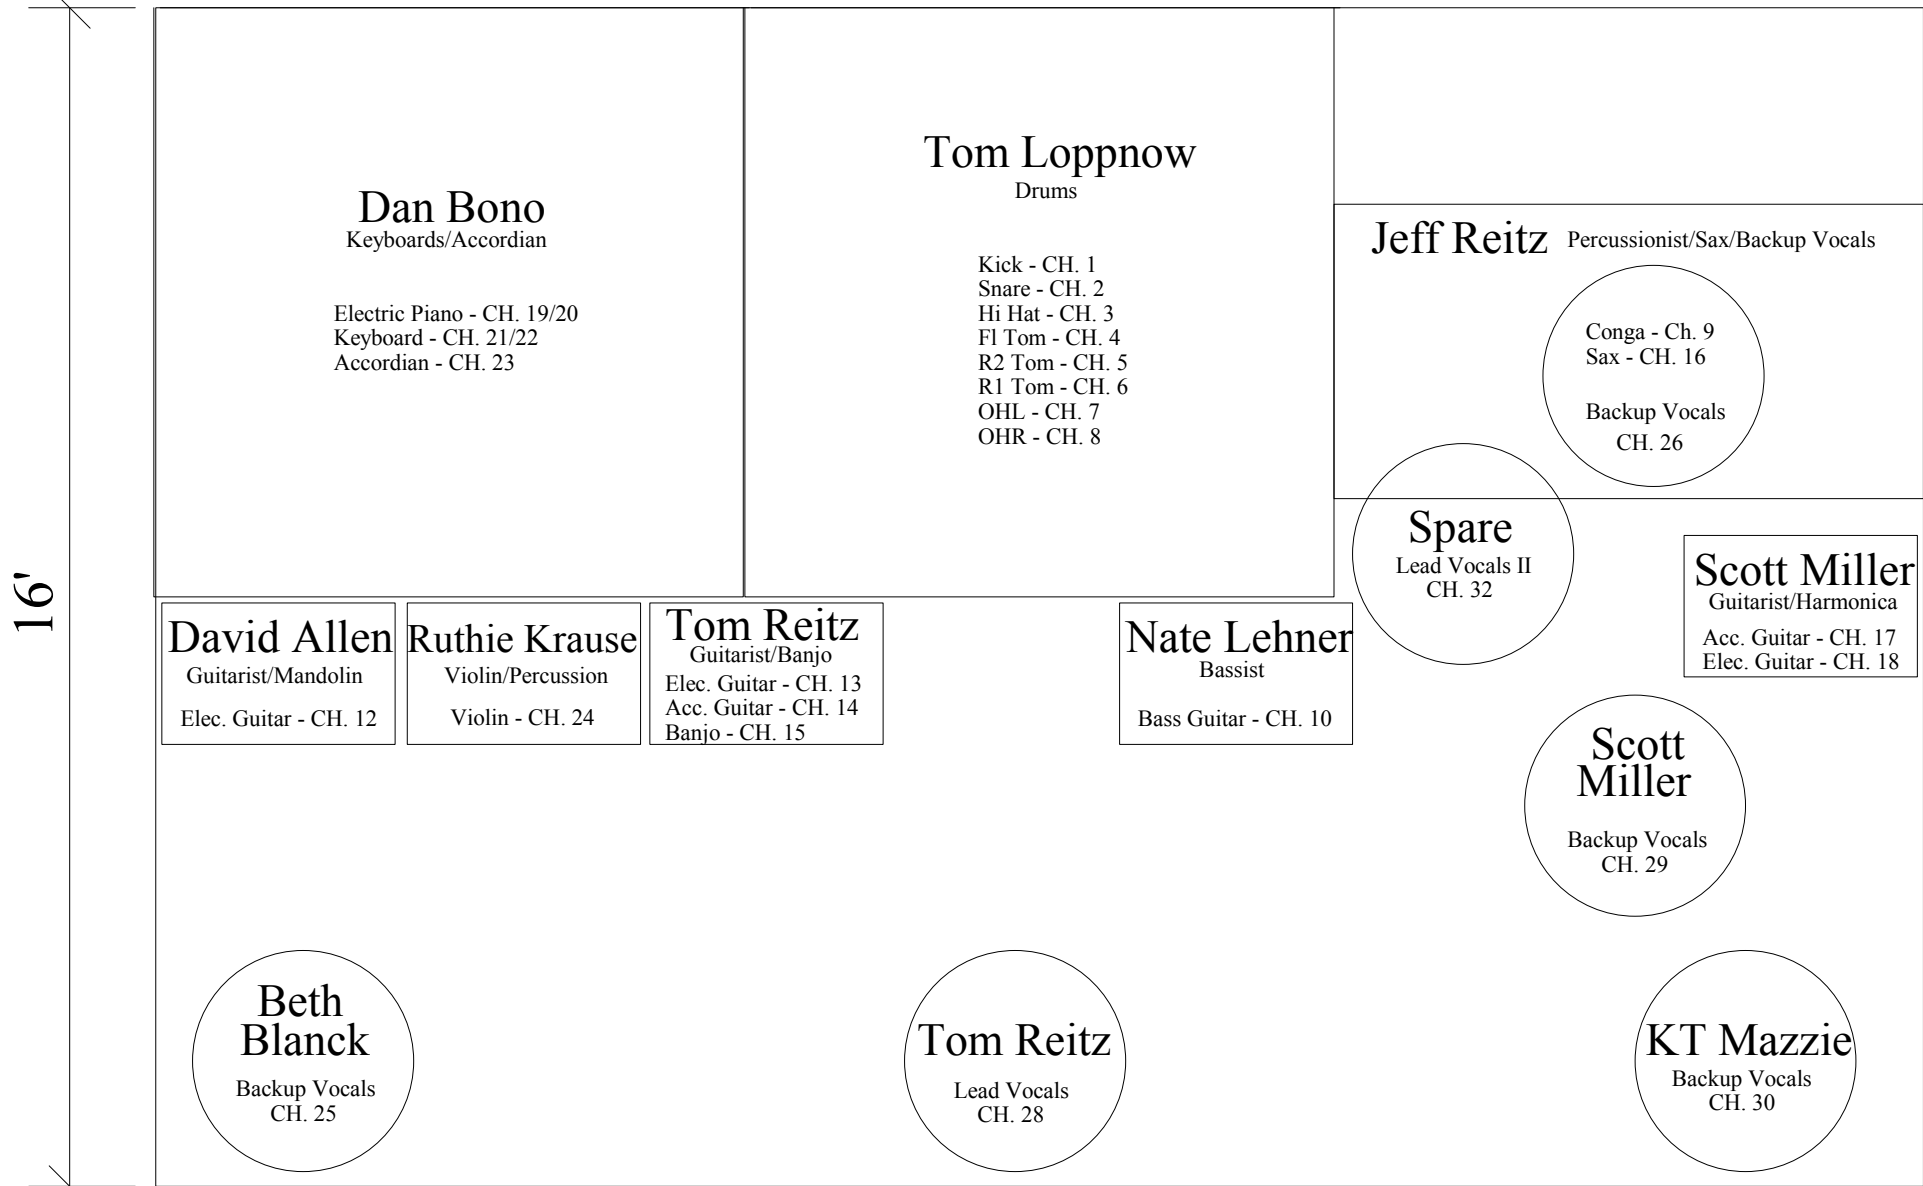

24'

Pink House's Stage Plot 2008

Dan Bono
Keyboards/Accordian

Electric Piano - CH. 19/20
Keyboard - CH. 21/22
Accordian - CH. 23

Tom Lopnow
Drums

Kick - CH. 1
Snare - CH. 2
Hi Hat - CH. 3
Fl Tom - CH. 4
R2 Tom - CH. 5
R1 Tom - CH. 6
OHL - CH. 7
OHR - CH. 8

Beth Blanck
Backup Vocals
CH. 25

Tom Reitz
Lead Vocals
CH. 28

KT Mazzie
Backup Vocals
CH. 30

Center Stage - Front

16'